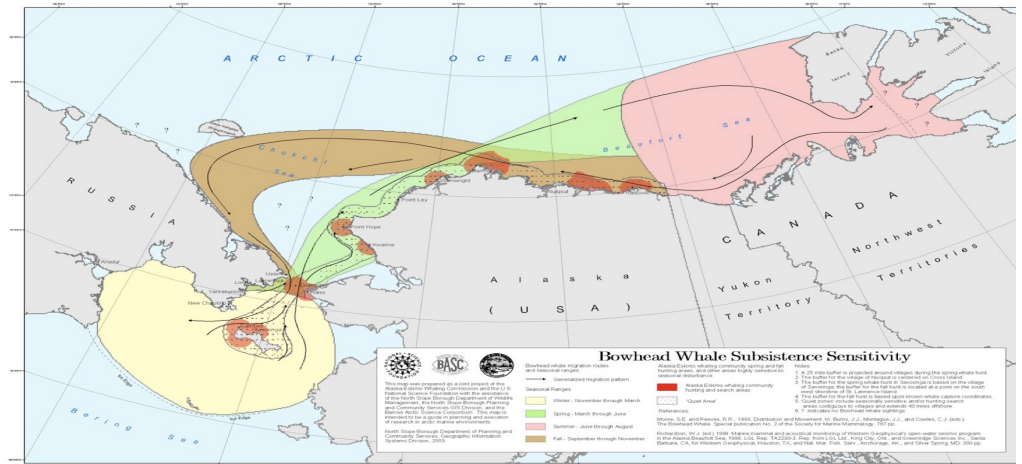

Nunanit tamalaanit assersuut: Arfiviit pillugit aqutsineq

- Sumiiffikkaani najugallit namminneq periusaannik ilisimasaannillu tunngaveqartumik ilisimatusarneq
- Ministereqarfiup sumiiffikkaanilu najugallit akornanni isumaqatigiisummik tunngaveqartumik aqutsineq
- Sumiiffikkaani aqutsineq isumaginnittarnerlu – ministereqarfimmut nalunaaruteqartarnermik imalik